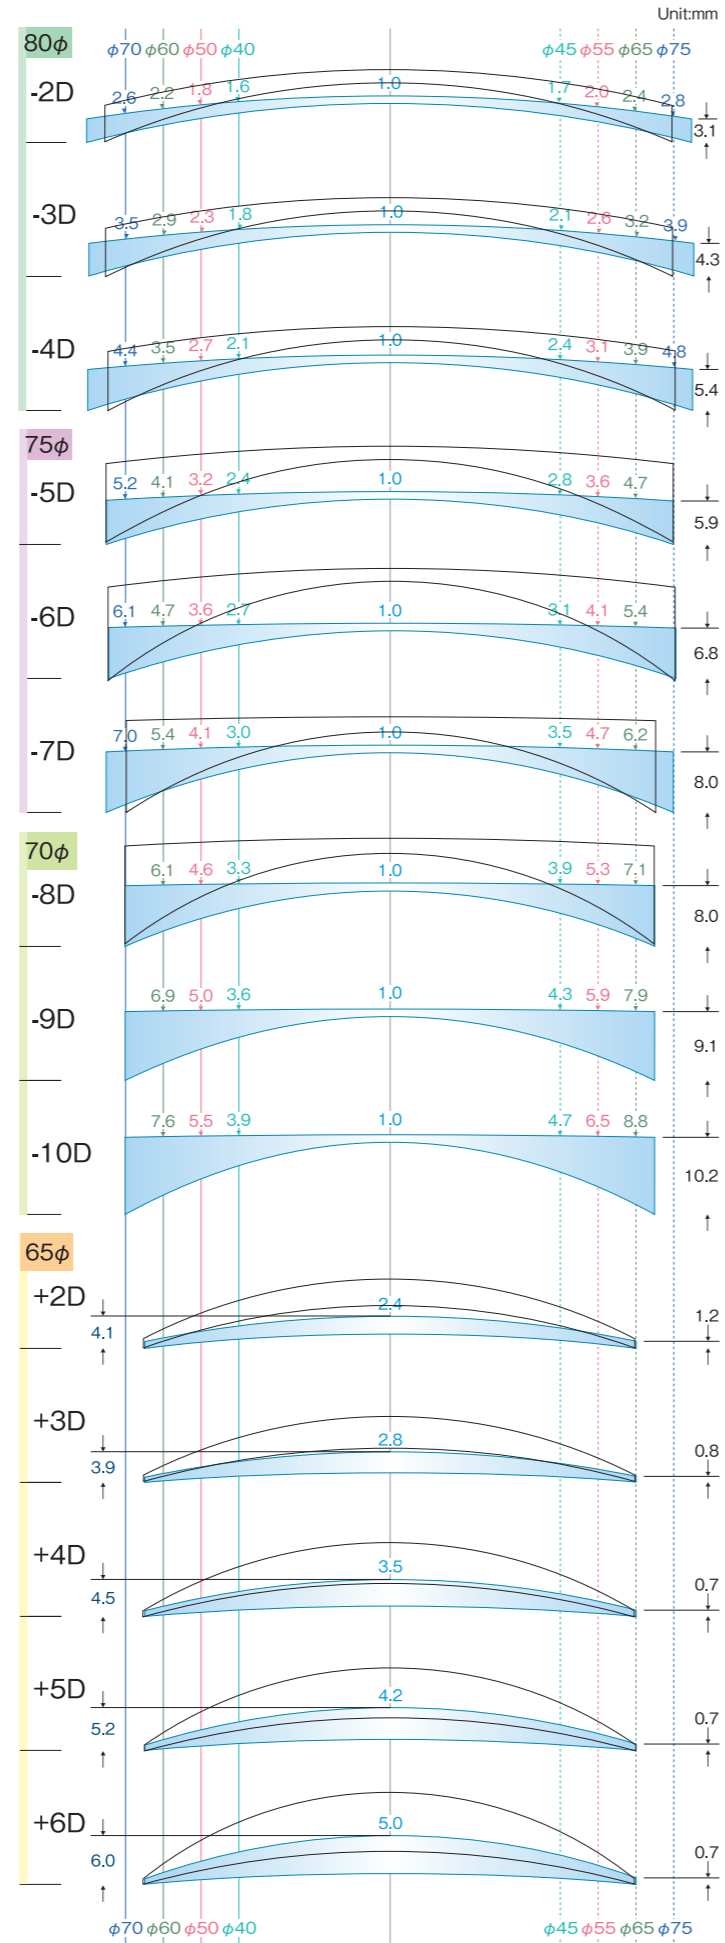

1.76AS UV

Index: 1.76 Design: Aspheric

1.70AS UV

Index: 1.70 Design: Aspheric

1.60/42AS UV

Index: 1.60 Design: Aspheric

1.60/42 UV

Index: 1.60 Design: Spheric