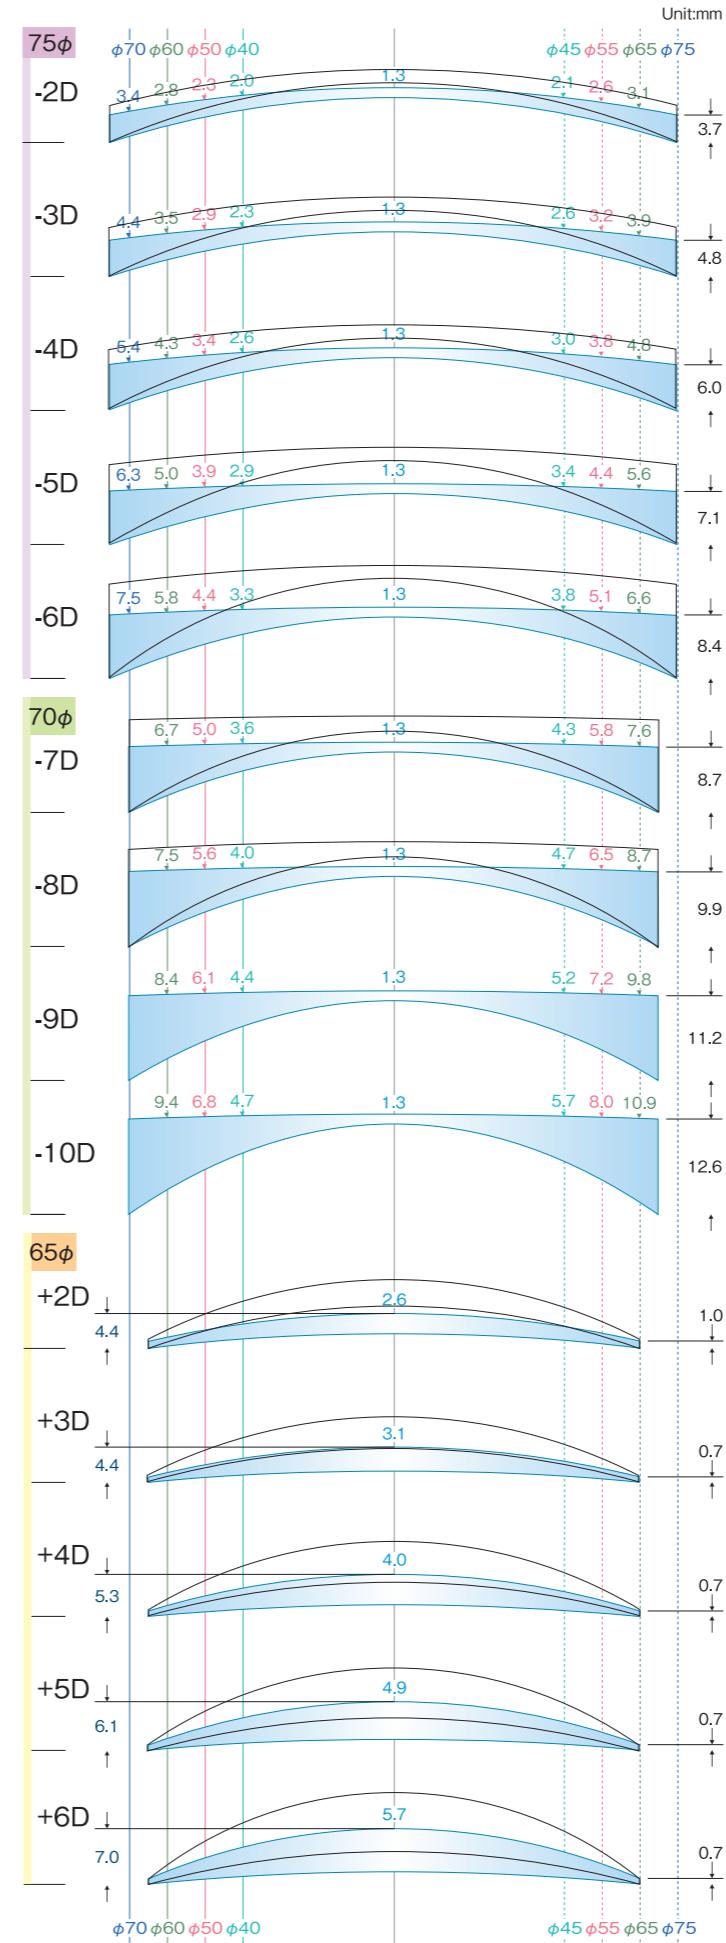

1.76AS UV

Index: 1.76 Design: Aspheric

1.70AS UV

Index: 1.70 Design: Aspheric

1.60/42AS UV

Index: 1.60 Design: Aspheric

1.60/42 UV

Index: 1.60 Design: Spheric