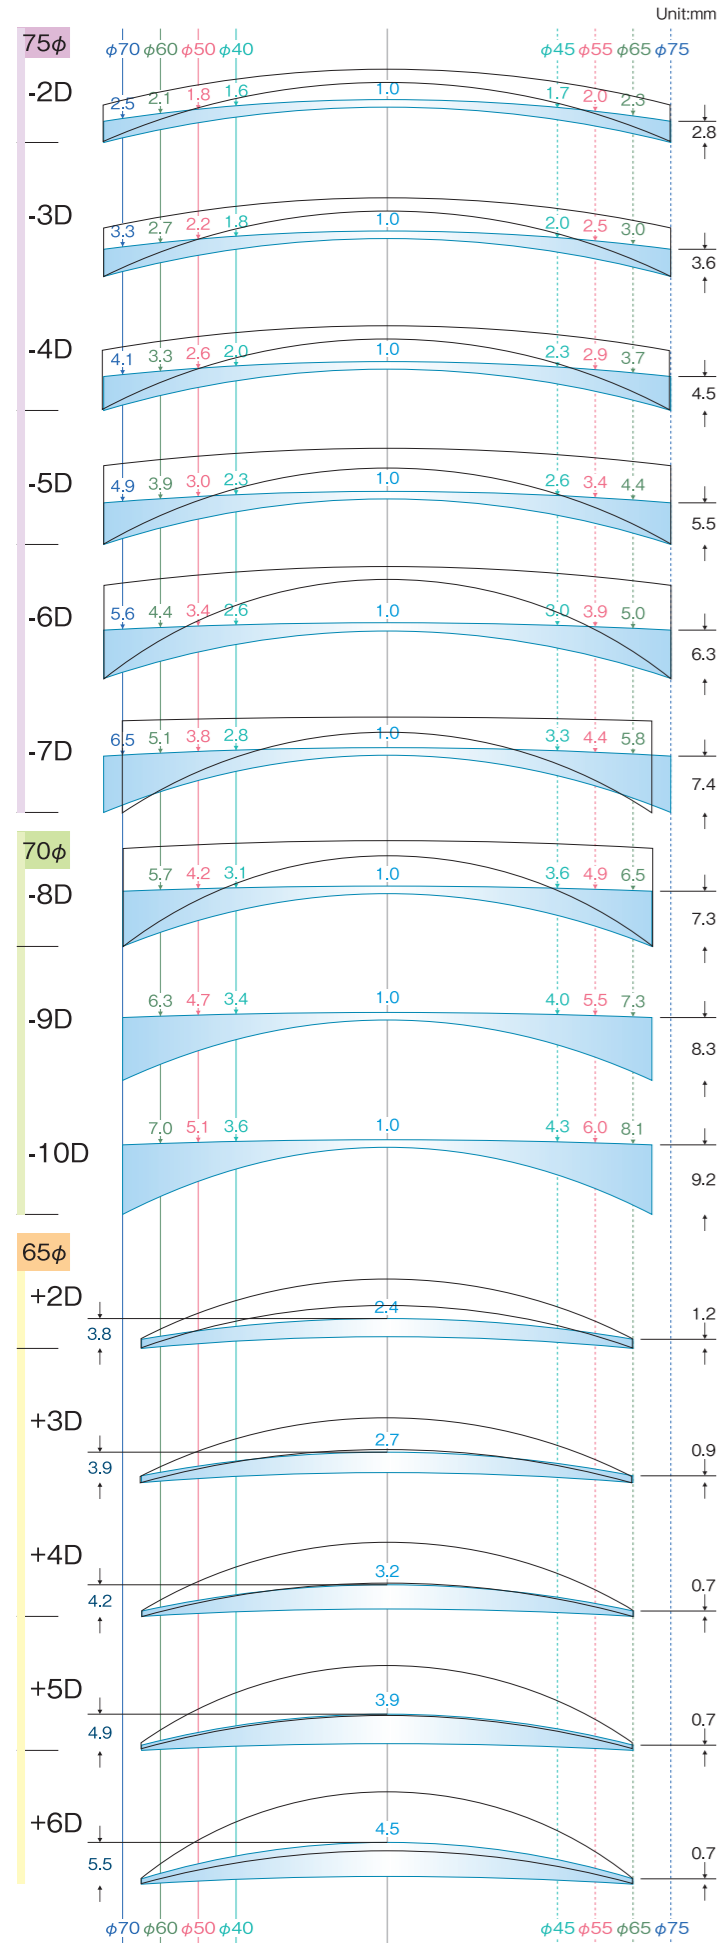

1.76AS UV

Index: 1.76 Design: Aspheric

1.70AS UV

Index: 1.70 Design: Aspheric

1.60/42AS UV

Index: 1.60 Design: Aspheric

1.60/42 UV

Index: 1.60 Design: Spheric