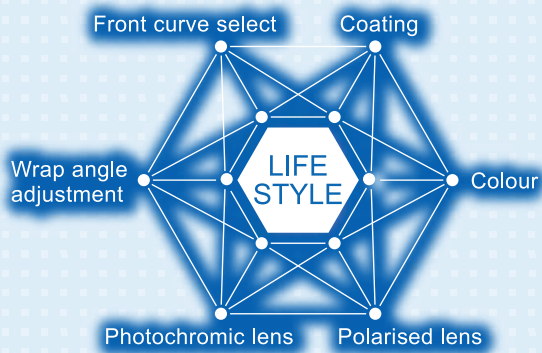

Active Mode

EASYONE

Active Mode

EASYONE